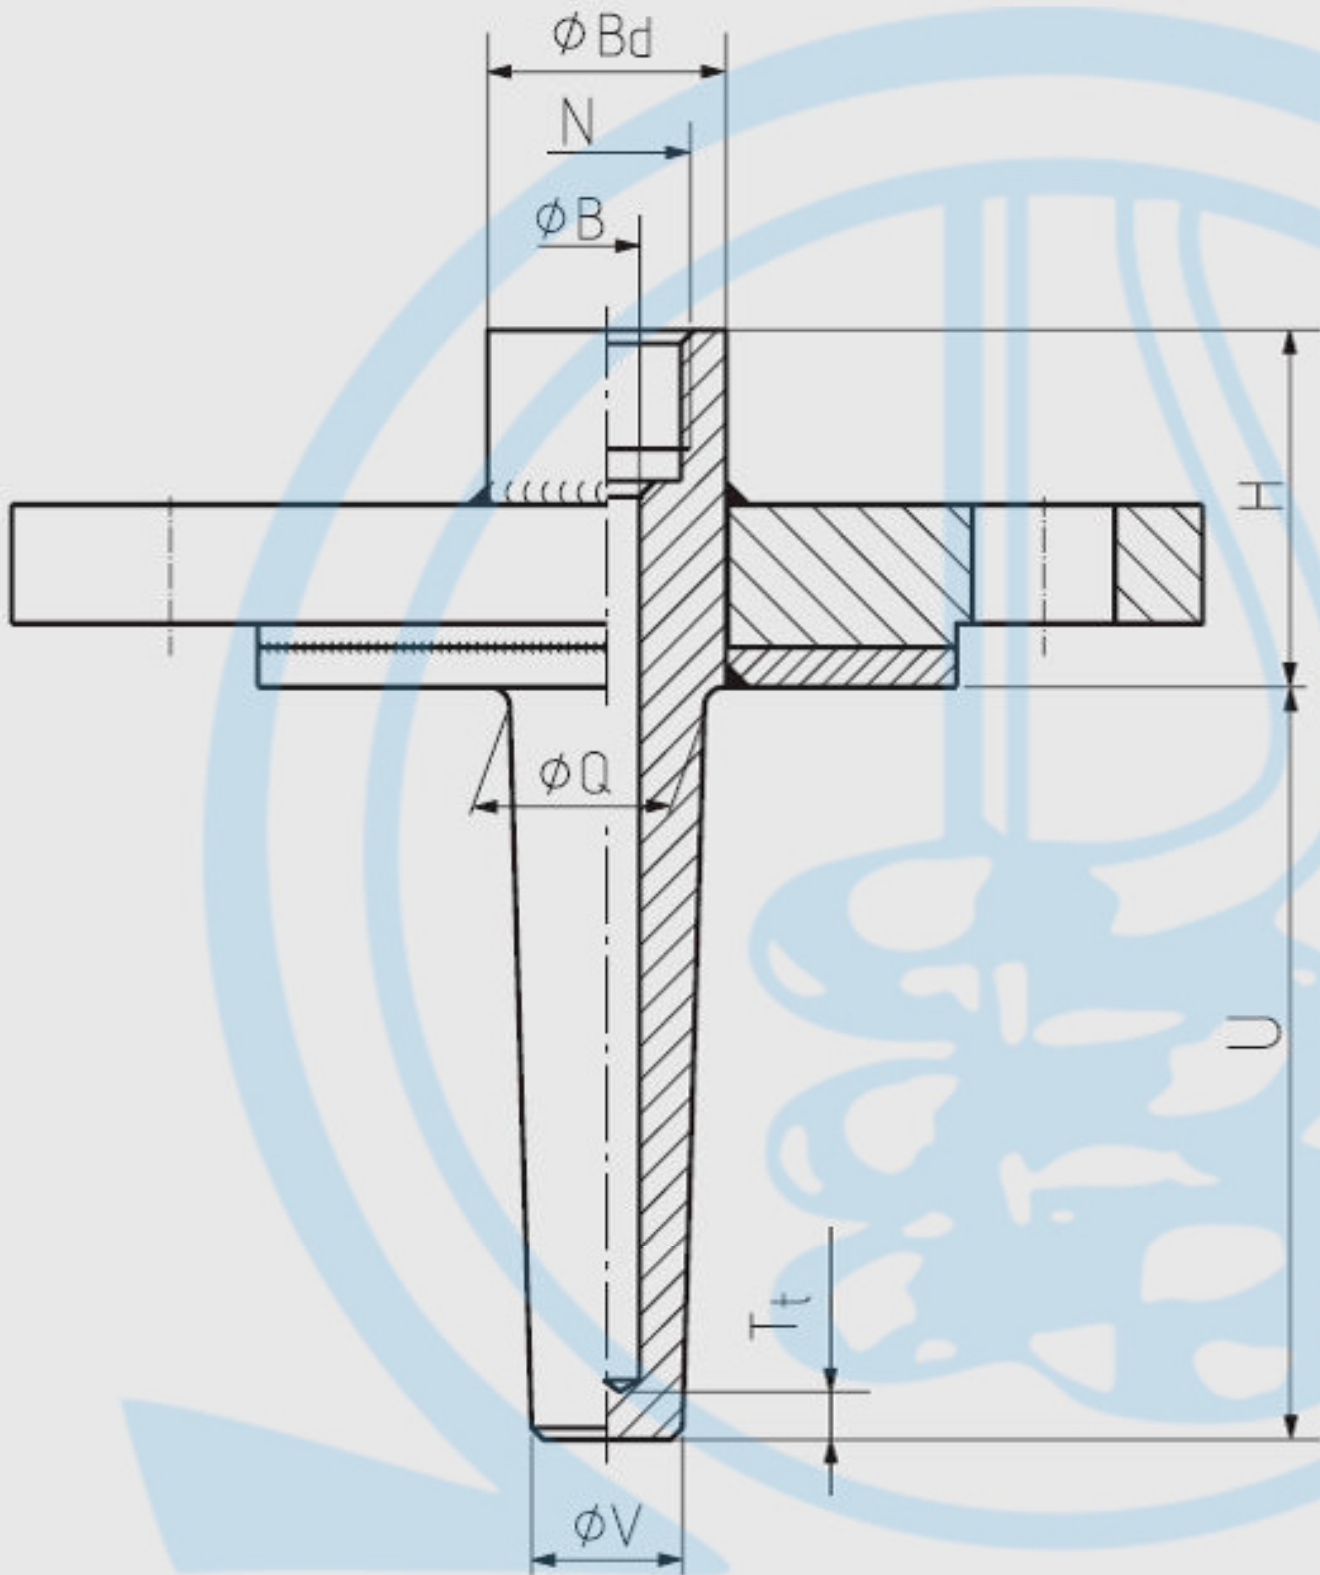

3119282.02

Legend:

- H Connection length
- U Insertion length
- N Connection to thermometer
- ϕB Bore size
- ϕQ Root diameter
- ϕV Tip diameter
- ϕBd Head diameter
- T_t Tip thickness (6.5 mm)